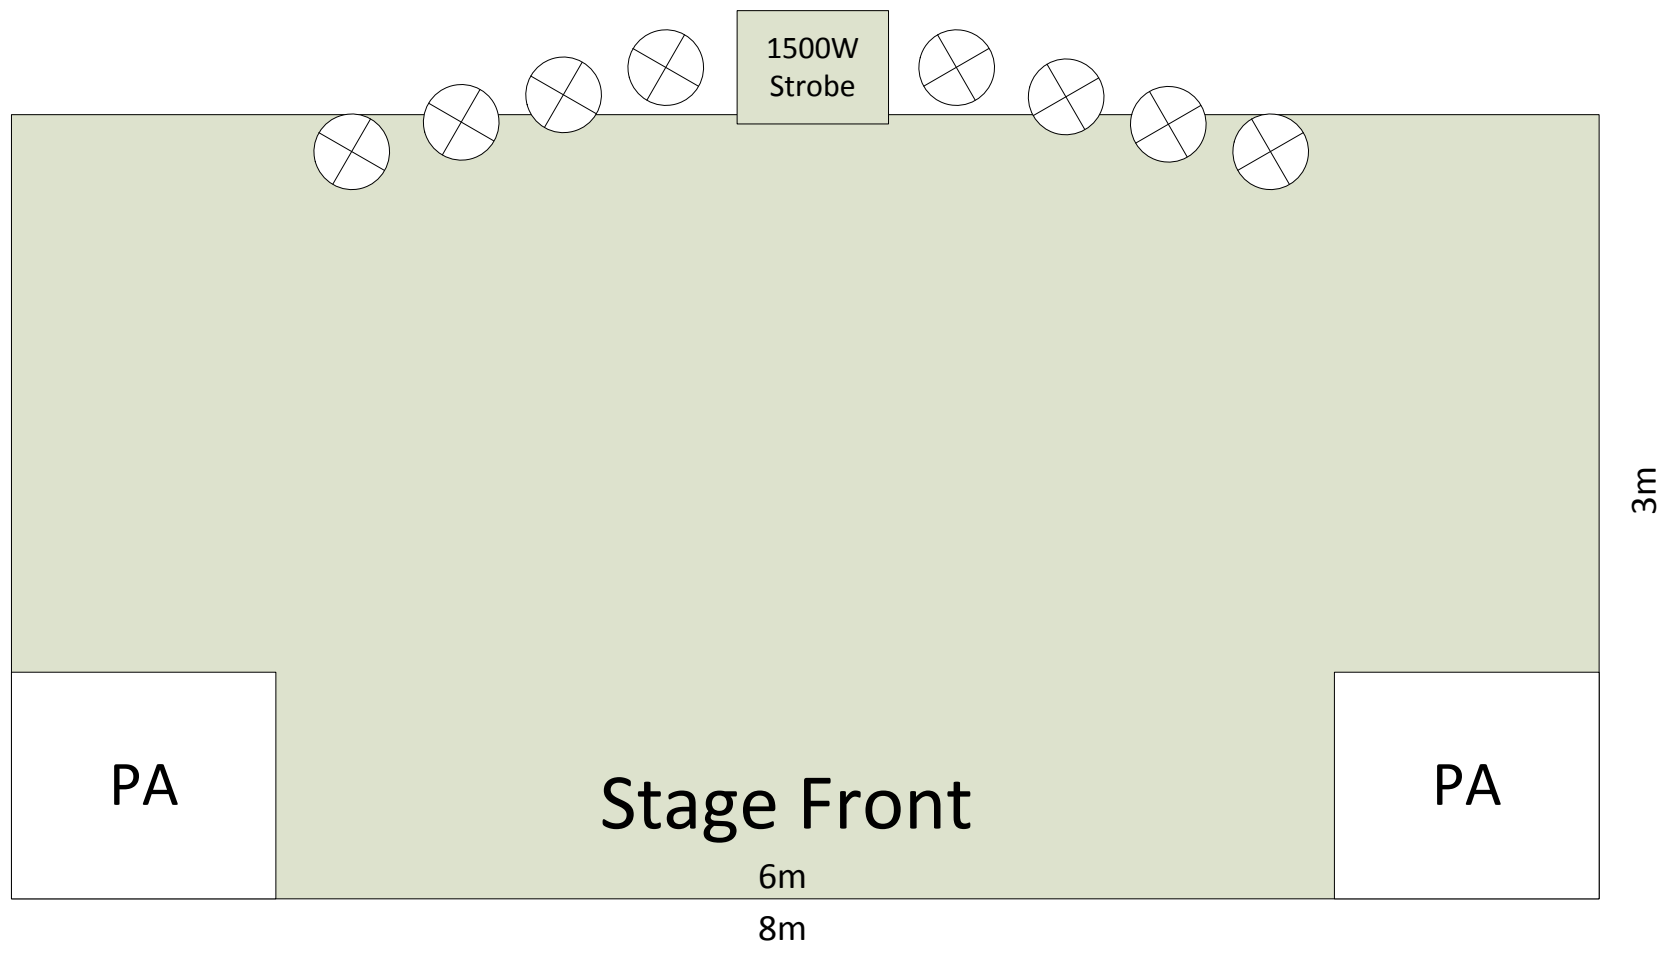

If you need further informations please contact our technician Stefan Neugebauer

sound.neugebauer@googlemail.com

- all ights are individually regulated
- all lights are 300W powered
- there are hooks for Backdrops at the back of the stage

**Lightplot**  
 Juha West  
 Bebelstraße 26  
 70193 Stuttgart